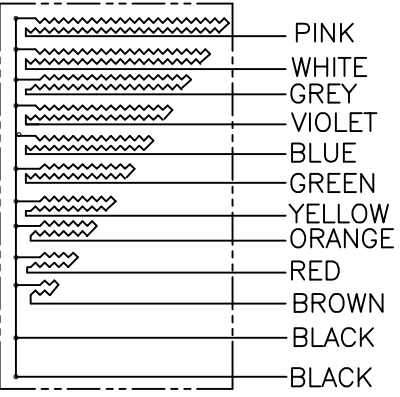

ISSUED BY GKT-AK	WEEK 9411	PRODUCT CODE REX	TITLE ACAD	INSTALLATION DRAWING TITLE TEMPERATURE SENSOR STAINLESS STEEL Ø20MM
APPROVED BY GKT	WEEK 9240	ORIGINAL DWG NO. 002-949	SCALE 1:2	
ROSEMOUNT		DOC TYPE 2	DWG NO. 9240 002-949	ISSUE 5
Tank Gauging				SHEET 1/1