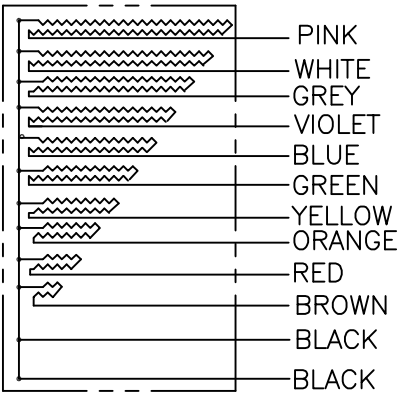

Cu 90
Pt 100

BLACK WIRES, (WIRES TO BE TWISTED IN 3-GROUPS:
PINK, BLACK, BLACK; WHITE, BLACK, BLACK;...ETC.)

ISSUED BY GKT-AK	WEEK 9411	PRODUCT CODE REX	TITLE ACAD	INSTALLATION DRAWING TITLE TEMPERATURE SENSOR
APPROVED BY GKT	WEEK 9240	ORIGINAL DWG NO. 002-948	SCALE 1:2	NYLON
ROSEMOUNT		DOC TYPE 2	DWG NO. 9240 002-948	ISSUE 4
Tank Gauging		1 ST ANGLE		SHEET 1/1