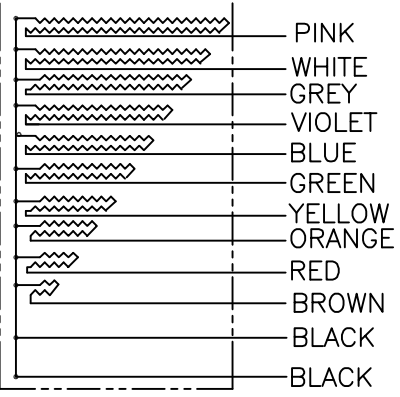

BLACK WIRES, (WIRES TO BE TWISTED IN 3-GROUPS:
PINK, BLACK, BLACK; WHITE, BLACK, BLACK,....ETC.)

COLOUR CODED LEAD OUT WIRES
SEE TABLE BELOW

1000-5000

ISSUED BY GKT-AK	WEEK 9411	PRODUCT CODE REX	FILE ACAD	INSTALLATION DRAWING TITLE TEMPERATURE SENSOR STAINLESS STEEL Ø29MM
APPROVED BY GKT	WEEK 9240	ORIGINAL DWG NO. 002-947	SCALE 1:2	
ROSEMOUNT		1ST ANGLE Ø	DOC TYPE 2	DWG NO. 9240 002-947
Tank Gauging			ISSUE 4	SHEET 1/1